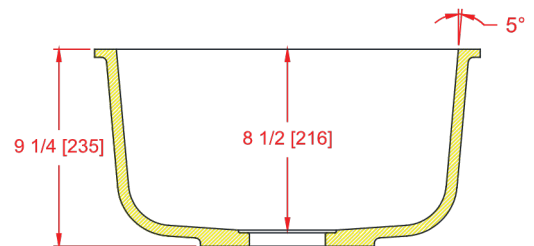

Section A-A