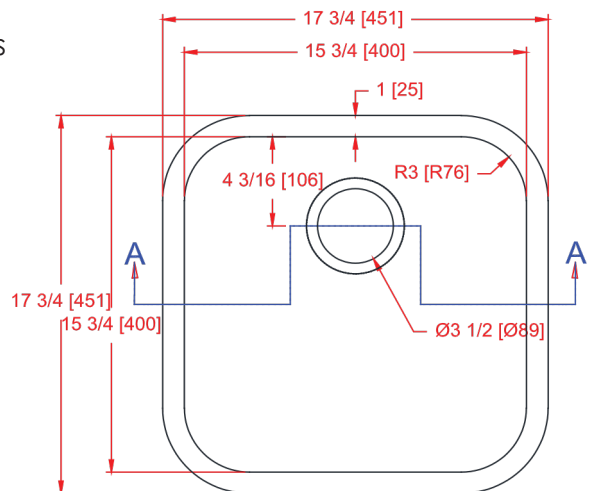

Section A-A