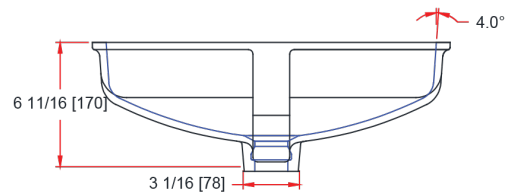

1812-UV Universal Design Lavatory

(No Overflow Model)

I.D.: 18" x 12 3/4" (457 mm x 323 mm) Depth: 5"* (127 mm) *Depth does not include counter top thickness	ADA Compliant

The Gemstone 1812-V Universal Design lavatory bowl is part of Gemstone's commitment to design that is appealing to all. Design, function, performance are critical for today's architects, designers and homeowners. The 1812-V is ideal

for all applications, residential, clinical, commercial, restaurants and laboratories. The depth of the bowl allows for ADA applications all the way to 17" depths, something most bowls can not do. The 1812-V has no overflow tube which minimizes infection control in hospital applications.

Gemstone Sinks are compatible and warranted when used with all major solid surface sheet brands (acrylic and polyester) with the same sheet warranties.

Gemstone supports conservation and green building practices. Gemstone Packages all products in 100% recyclable packaging using boxes made primarily of recycled paper.

Gemstone sinks are proudly made in the USA and certified by:
Home Innovation Lab (NAHB): HUD UM Bulletin No. 73a & (B45.5/IAPMO Z124 Z124.6)
UL in the US and Canada: HUD UM Bulletin No. 73a & (B45.5/IAPMO Z124 Z124.6)

For router bit recommendations visit:
www.Gemstoness.com/Tech

Front View