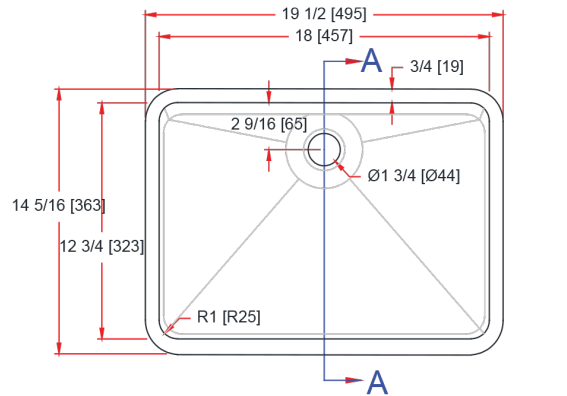

1812-UV Universal Design Lavatory

(No Overflow Model)

I.D.: 18" x 12 3/4" (457 mm x 323 mm) Depth: 5"* (127 mm) *Depth does not include counter top thickness	ADA Compliant

The Gemstone 1812-V Universal Design lavatory bowl is part of Gemstone's commitment to design that is appealing to all. Design, function, performance are critical for today's architects, designers and homeowners. The 1812-V is ideal

for all applications, residential, clinical, commercial, restaurants and laboratories. The depth of the bowl allows for ADA applications all the way to 17" depths, something most bowls can not do. The 1812-V has no overflow tube which minimizes infection control in hospital applications.

Gemstone Sinks are compatible and warranted when used with all major solid surface sheet brands (acrylic and polyester) with the same sheet warranties.

Gemstone supports conservation and green building practices. Gemstone Packages all products in 100% recyclable packaging using boxes made primarily of recycled paper.

Gemstone sinks are proudly made in the USA and certified by:
Home Innovation Lab (NAHB): HUD UM Bulletin No. 73a & (B45.5/IAPMO Z124 Z124.6)
UL in the US and Canada: HUD UM Bulletin No. 73a & (B45.5/IAPMO Z124 Z124.6)

For router bit recommendations visit:
www.Gemstoness.com/Tech

Front View