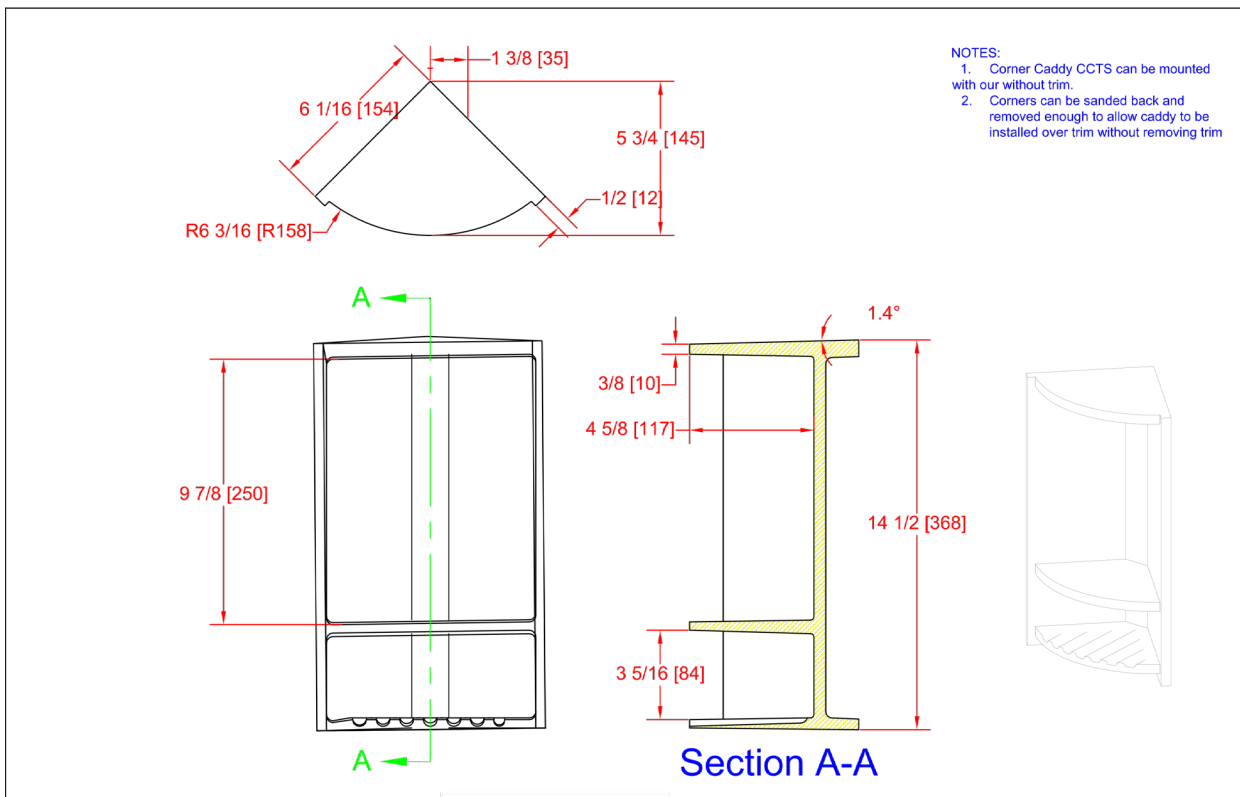

### Corner Caddy Triple Shelf

Recess Depth: 5 3/4" (146 mm)  
 Width: 6 1/16" (154 mm)  
 Height: 14 1/2" (368 mm)

- NOTES:
1. Corner Caddy CCTS can be mounted with our without trim.
  2. Corners can be sanded back and removed enough to allow caddy to be installed over trim without removing trim

|                    |                |  |               |                                  |              |        |       |
|--------------------|----------------|--|---------------|----------------------------------|--------------|--------|-------|
| Customer Approval: | Date: XX-XX-XX | <p>Solid Surface Sinks &amp; Shower Pans</p> <p>2040 Industrial Parkway<br/>                 Elkhart, Indiana 46516<br/>                 P: 877-233-7893<br/>                 sales@gemstoness.com<br/>                 www.gemstoness.com</p> | Part Number:  | CCTS                             |              |        |       |
| Path:              |                |  | Description:  | 14 1/2" x 6" Corner Shower Caddy |              |        |       |
| REV #              |                | Date Drawn:  | 5/20/20       | Weight:                          | 6            | Scale: | SCALE |
|                    |                | Drawn By:  | Jeffrey Smith | Revised By:                      | REVISED BY   |        |       |
|                    |                | Approved By:   | APPROVED BY   | Date Revised:                    | DATE REVISED |        |       |