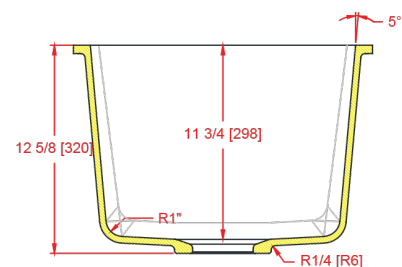

Section A-A