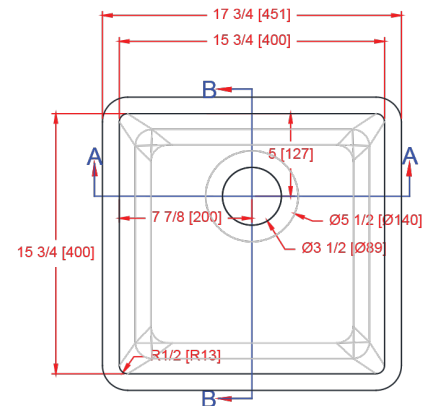

Section A-A