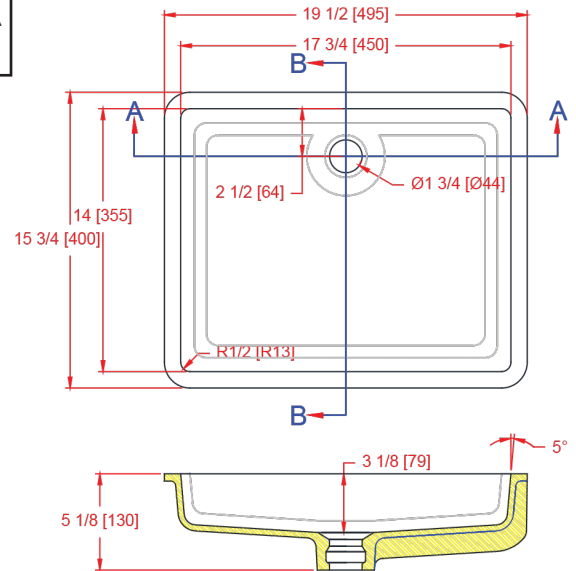

Section A-A