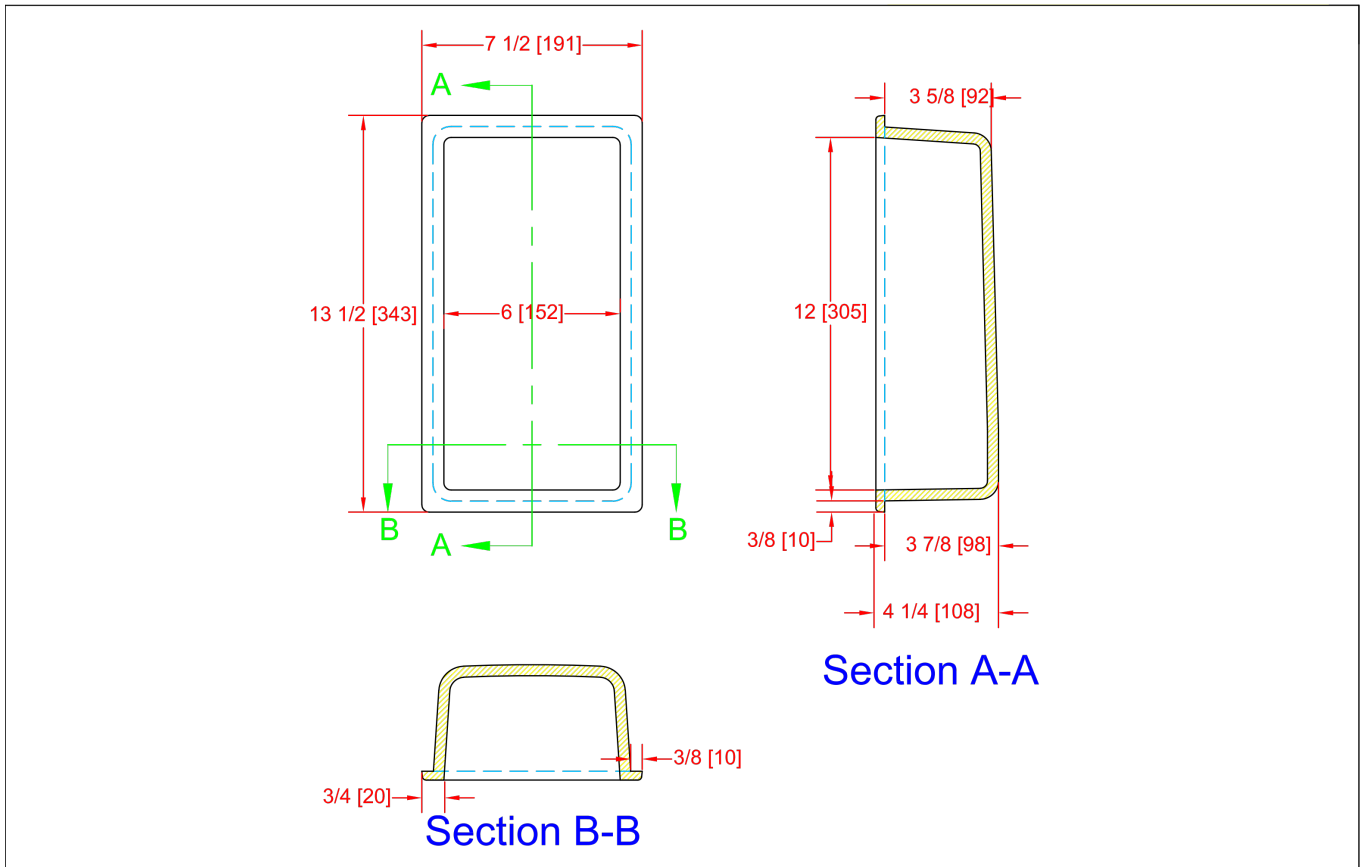

## Caddy Recessed Single Shelf

Recess Depth: 4 1/4" (108 mm)  
Width: 7 1/2" (191 mm)  
Height: 13 1/2" (343 mm)

Customer Approval:	Date: XX-XX-XX	 Solid Surface Sinks & Shower Pans 2040 Industrial Parkway Elkhart, Indiana 46516 P: 877-233-7893 sales@gemstoness.com www.gemstoness.com	Part Number:	CRSS				
Path:			Description:	13 1/2 x 7 1/2" Recessed Caddy				
REV #			Date Drawn:	8/7/23	Weight:	Approx 3	Scale:	SCALE
			Drawn By:	Jeffrey Smith	Revised By: REVISÉD BY			
			Approved By:	JS	Date Revised: DATE REVISÉD			