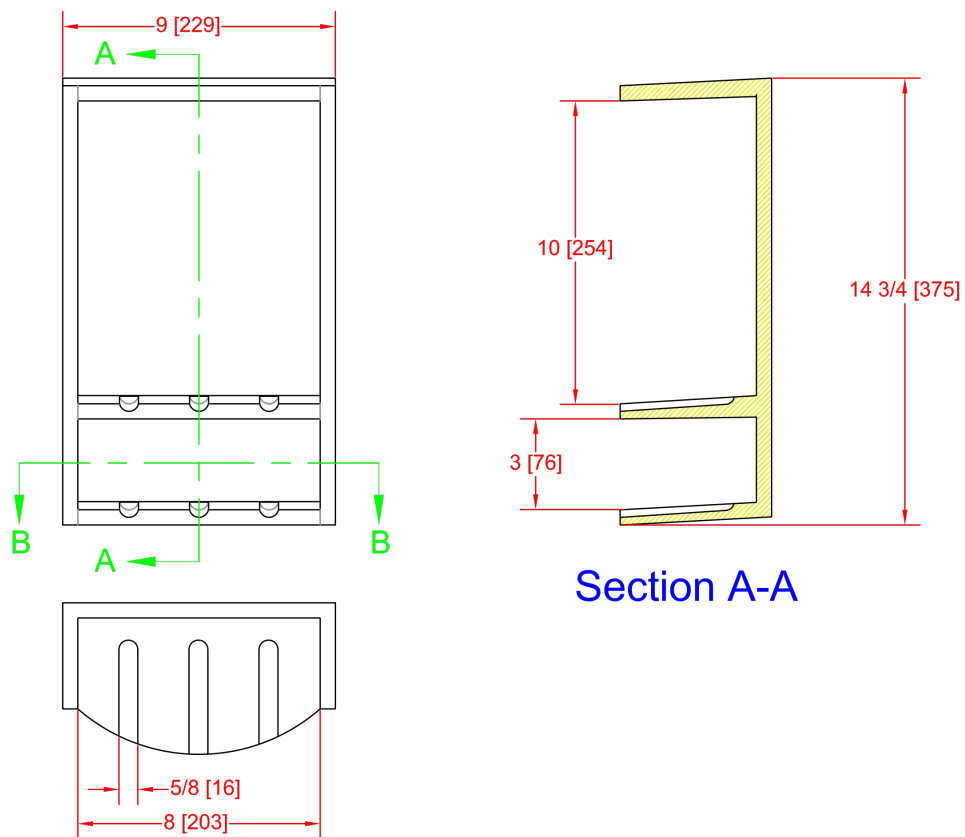

Caddy Wall-Mount Double Shelf

Recess Depth: 4 1/4" (108 mm)
Width: 9" (229 mm)
Height: 14 3/4" (375 mm)

Section A-A

| | | | | | | | | | | |
|--------------------|--|----------------|--|--|--------------|--|---------|---------------|--------------|-------|
| Customer Approval: | | Date: XX-XX-XX | GEMSTONE Solid Surface Sinks & Shower Pans | | Part Number: | CWDS | | | | |
| Path: | | | 2040 Industrial Parkway Elkhart, Indiana 46516 P: 877-233-7893 sales@gemstoness.com www.gemstoness.com | | Description: | 14 3/4" x 9" Wall Mount Double Shelf Caddy | | | | |
| REV # | | | | | Date Drawn: | 5/30/20 | Weight: | Approx 10 | Scale: | SCALE |
| | | | | | Drawn By: | Jeffrey Smith | | Revised By: | REVISED BY | |
| | | | | | Approved By: | JS | | Date Revised: | DATE REVISED | |