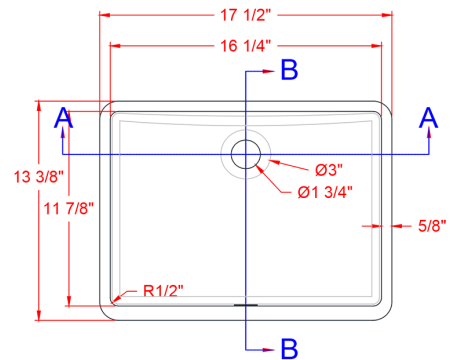

1215-VO Vanity Sink

(Overflow Model)

I.D.: 16 1/4" x 11 7/8" (413 mm x 302 mm)
Depth: 5 1/8"* (131 mm)
*Depth does not include counter top thickness

The Gemstone 1215-VO lavatory bowl is part of Gemstone's commitment to design that is appealing to all. Design, function, performance are critical for today's architects, designers and homeowners. The 1215-VO is ideal

for all applications, residential, clinical, commercial, restaurants and laboratories. The depth of the bowl allows for ADA applications all the way to 17" depths, something most bowls can not do. The 1215-VO has a smooth overflow tube which maximizes infection control in hospital applications in a bowl requiring an overflow.

Gemstone Sinks are compatible and warranted when used with all major solid surface sheet brands (acrylic and polyester) with the same sheet warranties.

Gemstone supports conservation and green building practices. Gemstone Packages all products in 100% recyclable packaging using boxes made primarily of recycled paper.

Gemstone sinks are proudly made in the USA and certified by:

Home Innovation Lab (NAHB): HUD UM Bulletin No. 73a & (B45.5/IAPMO Z124 Z124.6)

UL in the US and Canada: HUD UM Bulletin No. 73a & (B45.5/IAPMO Z124 Z124.6)

For router bit recommendations visit:
www.Gemstoness.com/Tech