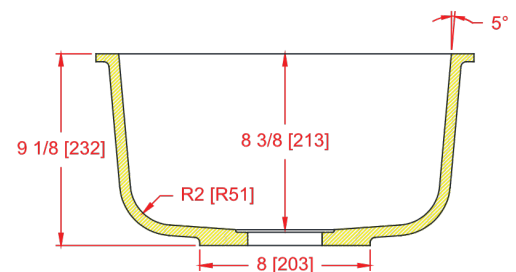

## 1616-S Single Bowl Sink

I.D.: 15 3/4" x 15 3/4" (400 mm x 400 mm)  
Depth: 8 1/2"\* (216 mm)  
\*Depth does not include counter top thickness

The Gemstone 1616-S Single Bowl Sink provides a seamless kitchen/utility/laboratory sink in any solid surface sheet material, acrylic, polyester or blended. This sink works well in laboratories and Clinical applications as well as

**Home Innovation Lab** (NAHB): HUD UM Bulletin No. 73a & (B45.5/IAPMO Z124 Z124.6)

**UL** in the US and Canada: HUD UM Bulletin No. 73a & (B45.5/IAPMO Z124 Z124.6)

For router bit recommendations visit:  
[www.Gemstoness.com/Tech](http://www.Gemstoness.com/Tech)

**Section A-A**