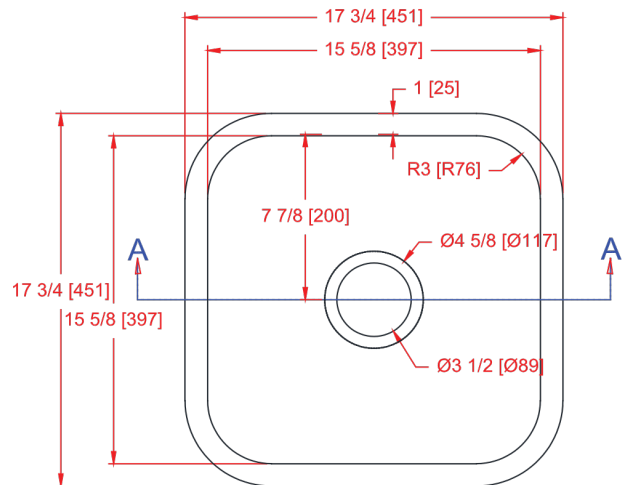

## 1616-S Single Bowl Sink

I.D.: 15 3/4" x 15 3/4" (400 mm x 400 mm)  
Depth: 8 1/2"\* (216 mm)  
\*Depth does not include counter top thickness

The Gemstone 1616-S Single Bowl Sink provides a seamless kitchen/utility/laboratory sink in any solid surface sheet material, acrylic, polyester or blended. This sink works well in laboratories and Clinical applications as well as

**Home Innovation Lab** (NAHB): HUD UM Bulletin No. 73a & (B45.5/IAPMO Z124 Z124.6)

**UL** in the US and Canada: HUD UM Bulletin No. 73a & (B45.5/IAPMO Z124 Z124.6)

For router bit recommendations visit:  
[www.Gemstoness.com/Tech](http://www.Gemstoness.com/Tech)