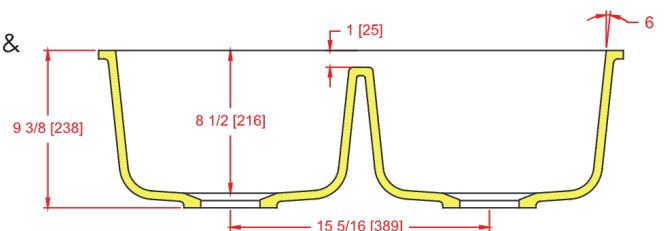

Section A-A