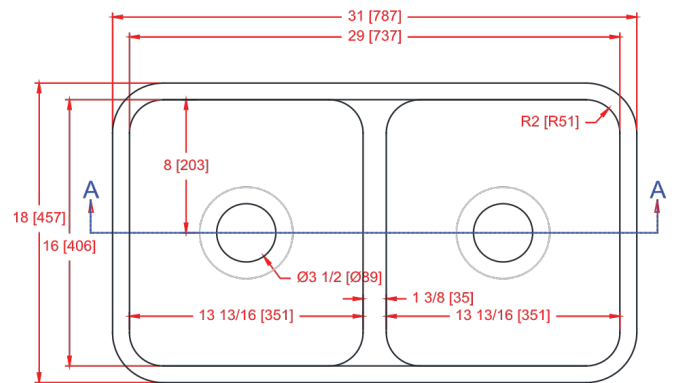

Section A-A