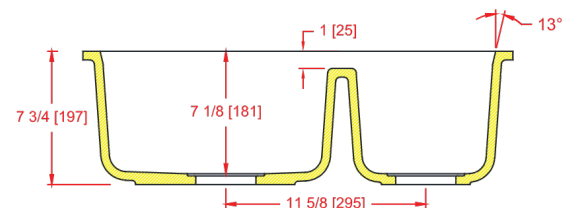

1723-D Double Bowl Kitchen Sink

I.D.: 23" x 17 1/2" (L) & 14" (R) (584 mm x 445 mm (L) & 356 mm (R))
 Depth: 7 1/8"* (181 mm)
 *Depth does not include counter top thickness

The Gemstone 1723-D Small Double Bowl Kitchen Sink provides a functional seamless kitchen sink for any small kitchen in any solid surface sheet material, acrylic, polyester or blended. This sink

Home Innovation Lab (NAHB): HUD UM Bulletin No. 73a & (B45.5/IAPMO Z124 Z124.6)

UL in the US and Canada: HUD UM Bulletin No. 73a & (B45.5/IAPMO Z124 Z124.6)

For router bit recommendations visit:
www.Gemstoness.com/Tech