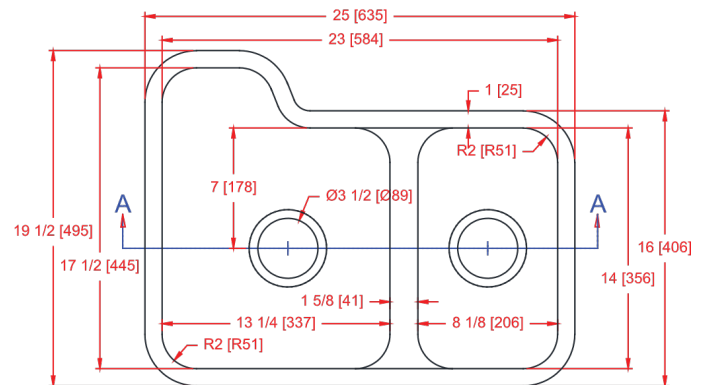

1723-D Double Bowl Kitchen Sink

I.D.: 23" x 17 1/2" (L) & 14" (R) (584 mm x 445 mm (L) & 356 mm (R))
 Depth: 7 1/8"* (181 mm)
 *Depth does not include counter top thickness

The Gemstone 1723-D Small Double Bowl Kitchen Sink provides a functional seamless kitchen sink for any small kitchen in any solid surface sheet material, acrylic, polyester or blended. This sink

Home Innovation Lab (NAHB): HUD UM Bulletin No. 73a & (B45.5/IAPMO Z124 Z124.6)

UL in the US and Canada: HUD UM Bulletin No. 73a & (B45.5/IAPMO Z124 Z124.6)

For router bit recommendations visit:
www.Gemstoness.com/Tech